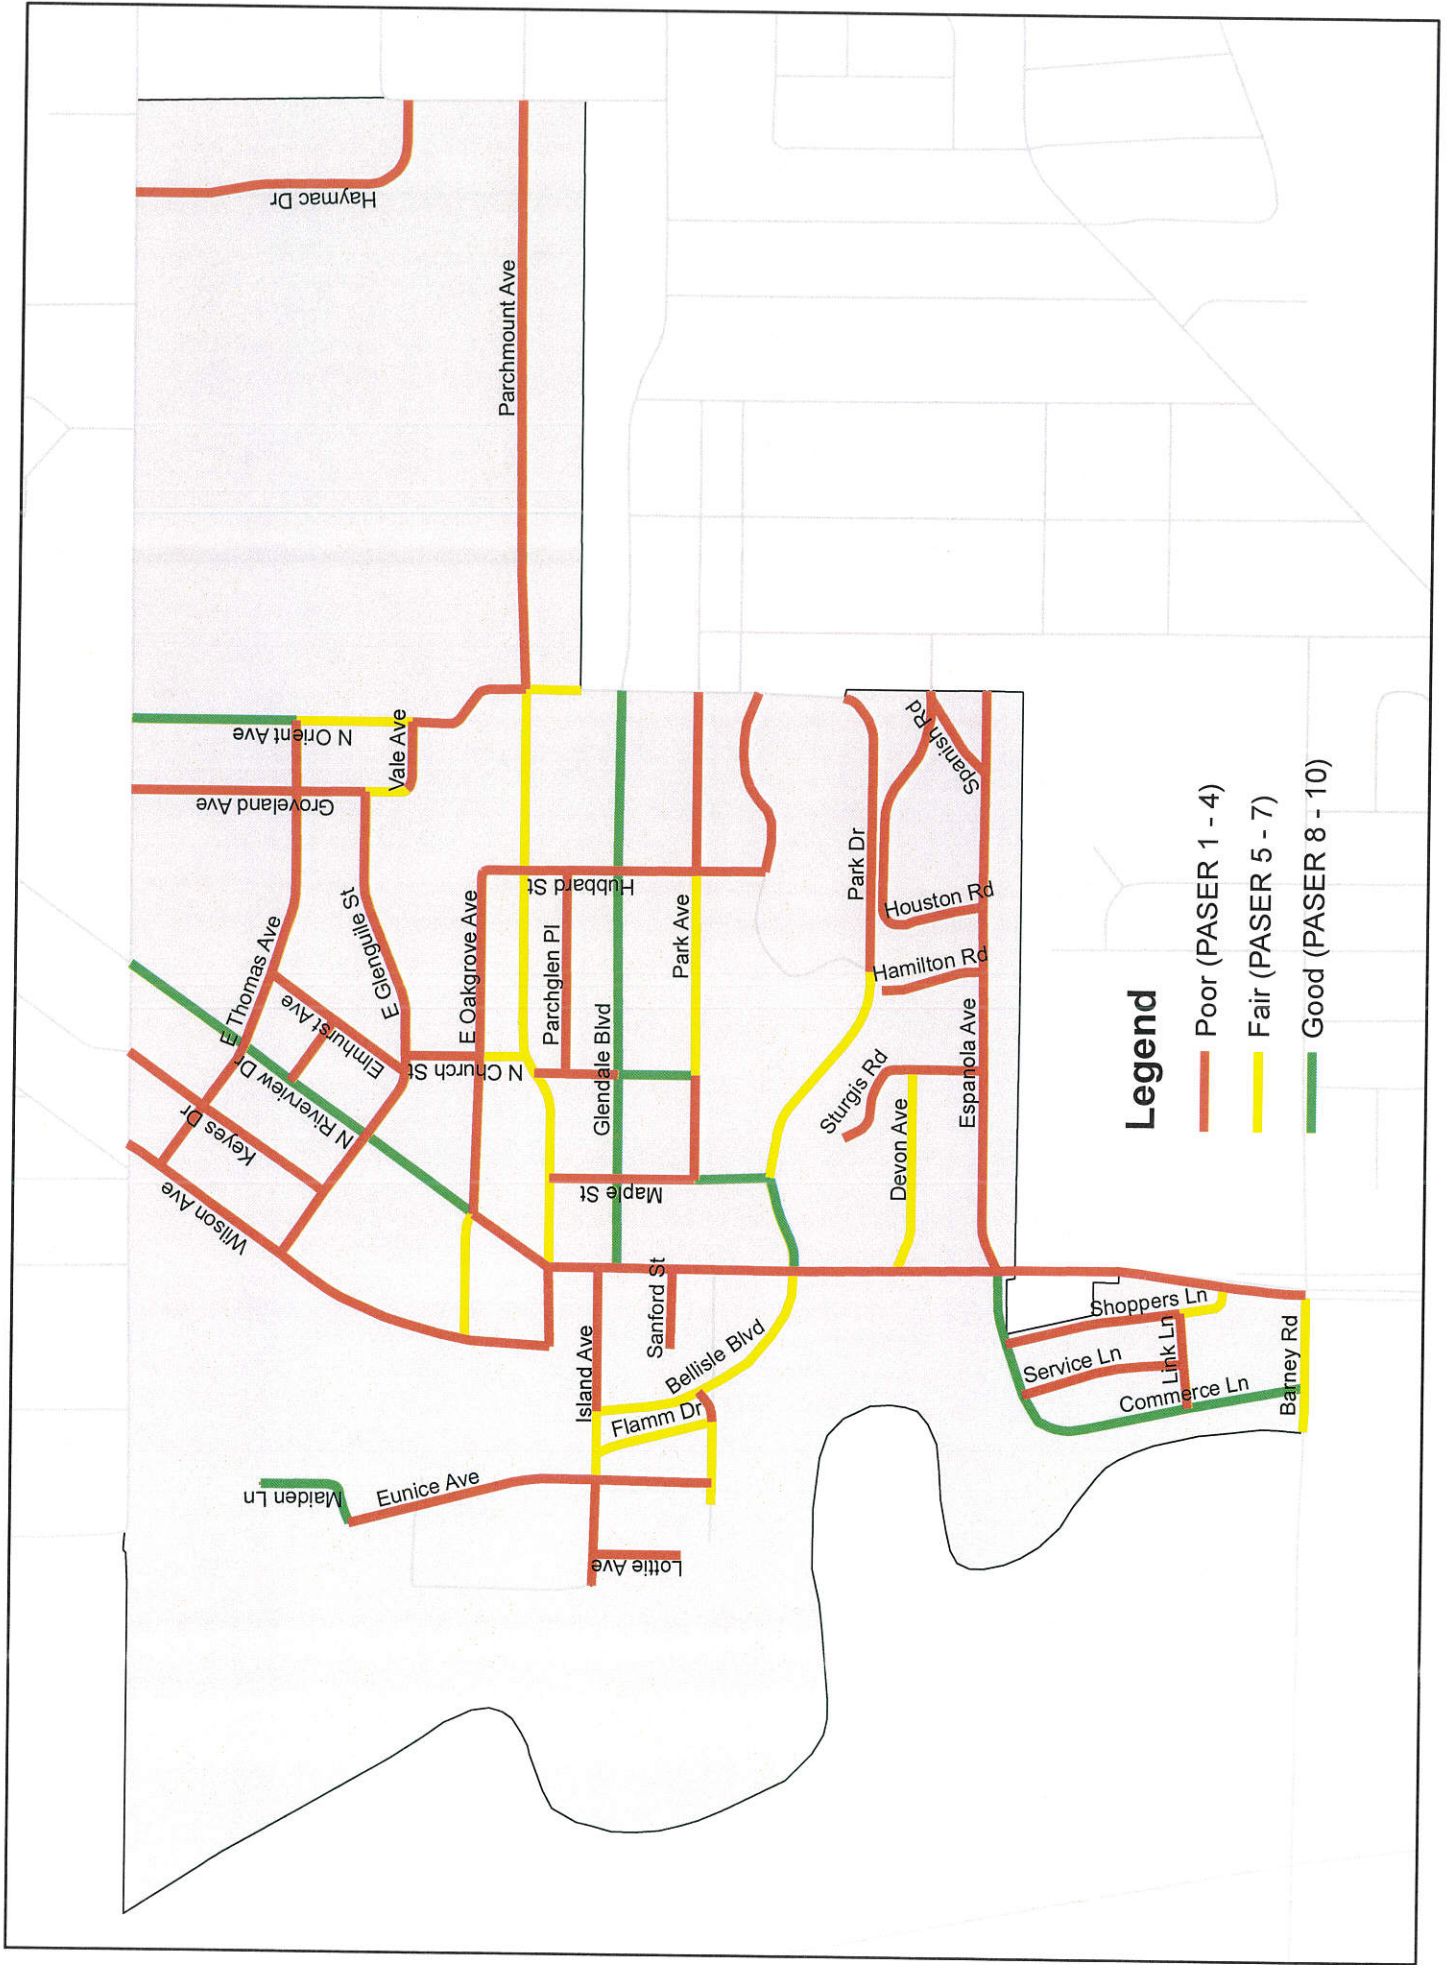

Parchment 2022 PASER Conditions

Legend

- Poor (PASER 1 - 4)
- Fair (PASER 5 - 7)
- Good (PASER 8 - 10)